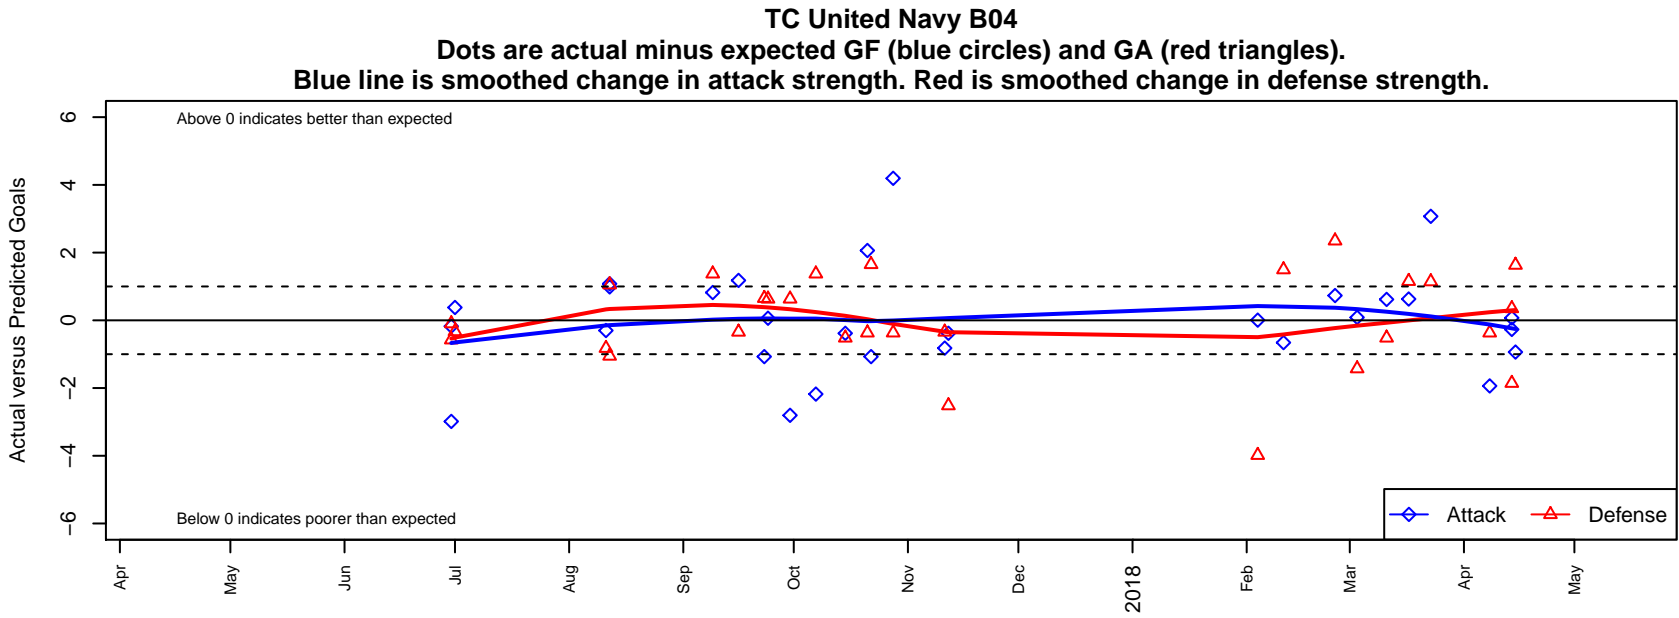

TC United Navy B04

Thurston County United
 Lacey, WA
 B04 total strength=1348
 attack=8.06 defense=5.54
 fall league = PSPL WSPL U14
 spr league = Spr PSPL – '04 Super 1 U14
 notes= Hamilton 2016

alt names used:
 15 TC United B04 Navy – Hamilton
 TC United B04 Navy
 TC United B04 Navy–Hamilton
 TC United B04 Navy–Hamilton
 TC UNITED B04 NAVY – HAMILTON (WA)

Venues played:
 2017 Rainier Challenge Samba U14
 2017 Rimland Challenge Premier U14
 2017 PSPL WSPL U14
 2017 Spr PSPL – '04 Super 1 U14
 2017 WA Cup U14 Gold U14

**attack and defense variance (black dot)
relative to other teams
and top 10 in region**