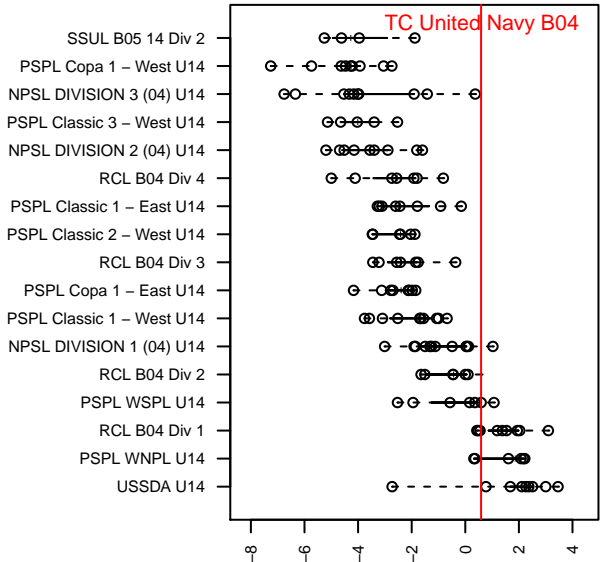

**attack and defense rating
relative to others at age
and all opponents in last 13 months**